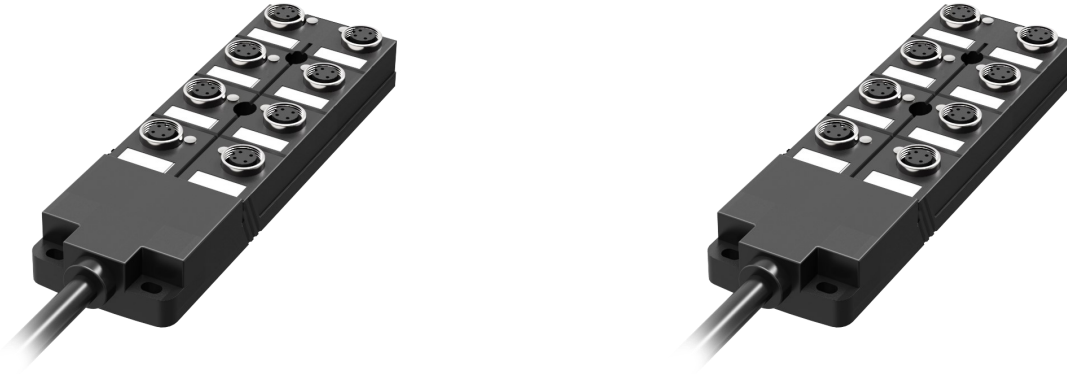

# Distribution box **DB1208** series

Model	
DB120805-x-MxxP	DB120805-x-MxxN

Specifications			
Supply voltage	10...30V	Connection method	Thread M12*1
Rated current	4A/Port,10A/Total	Interface material	Carobronze;Gold plated
Contact resistance	8MΩ MAX	Nuts	Brass;Nickel plated
Temperature range	-20°C...80°C	O-ring	FKM/Good plated      FKM
Output function	NO	Base/Plastic core	PA66+GF
Output type	PNP                  NPN	Potting material	Epoxy resin
Output indication	Yellow LED	M23 Terminal	Brass;Gold plated
Connection Specification	M12 hole end 5-pin		

# Distribution box **DB1208** series

Model			
	DB120805-x-xxP		DB120805-x-xxN

Specifications					
Supply voltage	10...30V		Connection method	Thread M12*1	
Rated current	4A/Port,10A/Total		Interface material	Carobronze;Gold plated	
Contact resistance	8MΩ MAX		Nuts	Brass;Brass	
Temperature range	-20°C...80°C		O-ring	FKM/Good plated	FKM
Output function	NO		Base/Plastic core	PA66+GF	
Output type	PNP	NPN	Potting material	Epoxy resin	
Output indication	Yellow LED		Cable material	PVC	
Connection Specification	M12 hole end 5-pin		Standard wiring	5m	