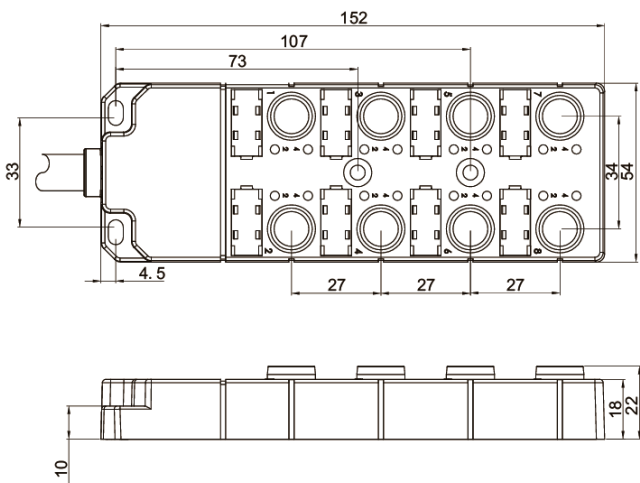

# Distribution box **DB1208** series

Model	
DB120805-x-MxxP	DB120805-x-MxxN

Specifications			
Supply voltage	10...30V	Connection method	Thread M12*1
Rated current	4A/Port,10A/Total	Interface material	Carobronze;Gold plated
Contact resistance	8MΩ MAX	Nuts	Brass;Nickel plated
Temperature range	-20°C...80°C	O-ring	FKM/Good plated      FKM
Output function	NO	Base/Plastic core	PA66+GF
Output type	PNP                  NPN	Potting material	Epoxy resin
Output indication	Yellow LED	M23 Terminal	Brass;Gold plated
Connection Specification	M12 hole end 5-pin		

# Distribution box **DB1208** series

Model			
	DB120805-x-xxP		DB120805-x-xxN

Specifications					
Supply voltage	10...30V		Connection method	Thread M12*1	
Rated current	4A/Port,10A/Total		Interface material	Carobronze;Gold plated	
Contact resistance	8MΩ MAX		Nuts	Brass;Brass	
Temperature range	-20°C...80°C		O-ring	FKM/Good plated	FKM
Output function	NO		Base/Plastic core	PA66+GF	
Output type	PNP	NPN	Potting material	Epoxy resin	
Output indication	Yellow LED		Cable material	PVC	
Connection Specification	M12 hole end 5-pin		Standard wiring	5m	

## Dimension Wiring diagram

# Distribution box DB1208 series

Model			
	DB120804-x-MxxP		DB120804-x-MxxN

Specifications			
Supply voltage	10...30V	Connection method	Thread M12*1
Rated current	4A/Port,10A/Total	Interface material	Carobronze;Gold plated
Contact resistance	8MΩ MAX	Nuts	Brass;Nickel plated
Temperature range	-20°C...80°C	O-ring	FKM/Good plated FKM
Output function	NO	Base/Plastic core	PA66+GF
Output type	PNP NPN	Potting material	Epoxy resin
Output indication	Yellow LED	M23 Terminal	Brass;Gold plated
Connection Specification	M12 hole end 4-pin		