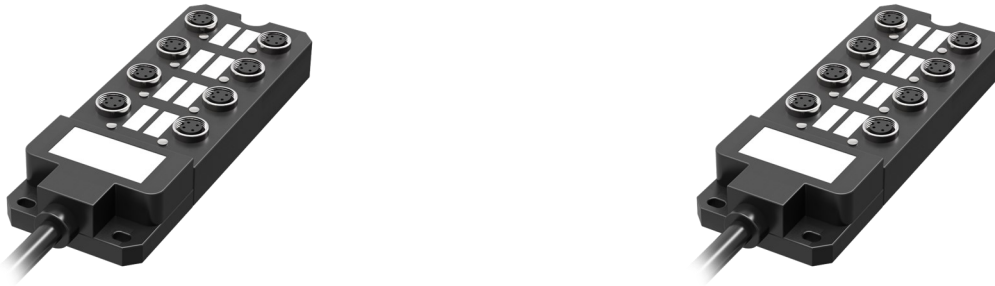

# Distribution box DB1208 series

Model			
	DB120804-x-MxxP		DB120804-x-MxxN

Specifications			
Supply voltage	10...30V	Connection method	Thread M12*1
Rated current	4A/Port,10A/Total	Interface material	Carobronze;Gold plated
Contact resistance	8MΩ MAX	Nuts	Brass;Nickel plated
Temperature range	-20°C...80°C	O-ring	FKM/Good plated FKM
Output function	NO	Base/Plastic core	PA66+GF
Output type	PNP NPN	Potting material	Epoxy resin
Output indication	Yellow LED	M23 Terminal	Brass;Gold plated
Connection Specification	M12 hole end 4-pin		

# Distribution box **DB1208** series

Model		
	DB120804-x-xxP	DB120804-x-xxN

Specifications			
Supply voltage	10...30V	Connection method	Thread M12*1
Rated current	4A/Port,10A/Total	Interface material	Carobronze;Gold plated
Contact resistance	8MΩ MAX	Nuts	Brass;Nickel plated
Temperature range	-20°C...80°C	O-ring	FKM/Good plated FKM
Output function	NO	Base/Plastic core	PA66+GF
Output type	PNP                      NPN	Potting material	Epoxy resin
Output indication	Yellow LED	Cable material	PVC
Connection Specification	M12 hole end 4-pin	Standard wiring	5m

# Distribution box **DB0808** series

Model			
	DB080803-x-xxP		DB080803-x-xxN

Specifications				
Supply voltage	10...30V	Connection method	Thread M8*1	
Rated current	2A/Port,8A/Total	Interface material	Carobronze;Gold plated	
Contact resistance	8MΩ MAX	Nuts	Brass;Nickel plated	
Temperature range	-20°C...80°C	O-ring	FKM/Good plated	FKM
Output function	NO	Base/Plastic core	PA66+GF	
Output type	PNP	NPN	Potting material	Epoxy resin
Output indication	Yellow LED	Cable material	PVC	
Connection Specification	M8 hole end 3-pin	Standard wiring	3m	