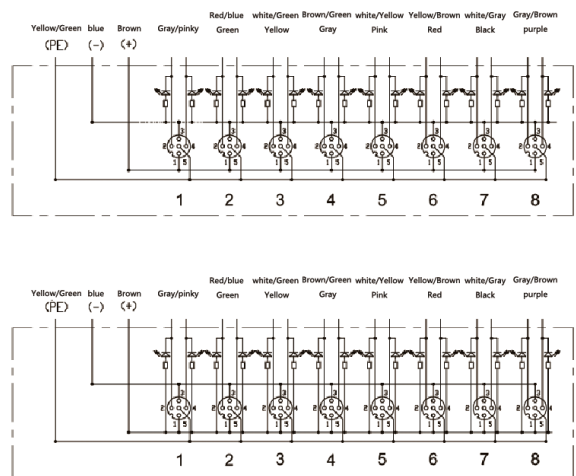

Dimension Wiring diagram