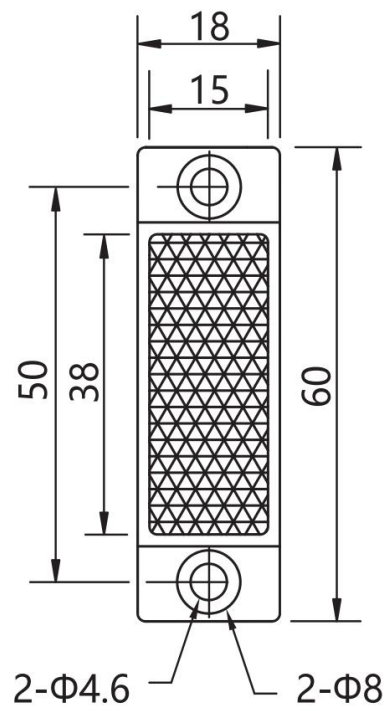

Reflector **TD-11**

Reflector	TD-11
-----------	-------

Technical specifications

Fastening mode	Self-adhesive
Dimensions	23.4mmx13.8mm

Dimensions

Reflector **TD-14**

Reflector TD-14

Technical specifications

Fastening mode Self-adhesive

Dimensions 1000mmx550mm

Dimensions

Reflector **TD-12**

Reflector	TD-12
-----------	-------

Technical specifications

Fastening mode	Self-adhesive
Dimensions	60mmx18mm

Dimensions