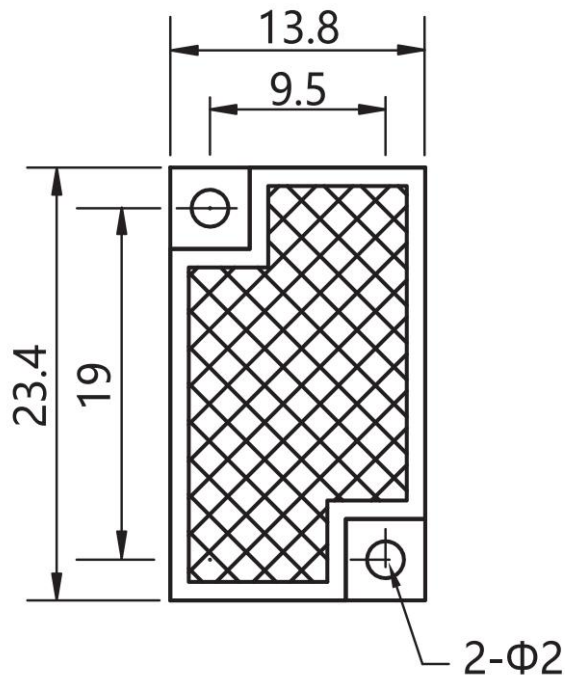

Reflector **TD-11**

Reflector	TD-11
-----------	-------

Technical specifications

Fastening mode	Self-adhesive
Dimensions	23.4mmx13.8mm

Dimensions

Reflector **TD-14**

Reflector TD-14

Technical specifications

Fastening mode Self-adhesive

Dimensions 1000mmx550mm

Dimensions

Reflector **TD-12**

Reflector	TD-12
-----------	-------

Technical specifications

Fastening mode	Self-adhesive
Dimensions	60mmx18mm

Dimensions