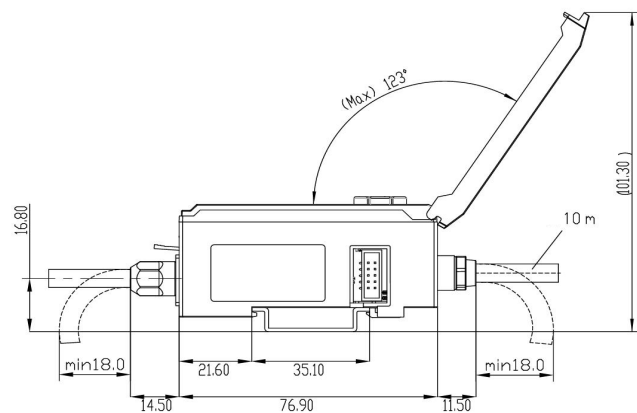

**Part number**

Sensor Head	LVR-VM15R01
Controller	LVA-ESJBI4D1M

**Technical specifications**

Output	4-20mA current output, 3 switch output	Consumption current	≤50mA
Measuring range	0...15mm	Sampling rate	10Hz
Repeat accuracy	8μm (25°C)	Operating temperature	0°C...+50°C
Absolute accuracy	±0.2%F.S. (25°C)	Ambient temperature	-10°C...+60°C
Resolution	0.5μm	Ambient humidity	35...85%RH ((no frost)
Linear accuracy	±0.25%F.S. (25°C)	Protection degree	IP65 (sensing probe) / IP40 (amplifier)
Supply voltage	15...30V DC	Connection	11-core cable

**Dimensions**