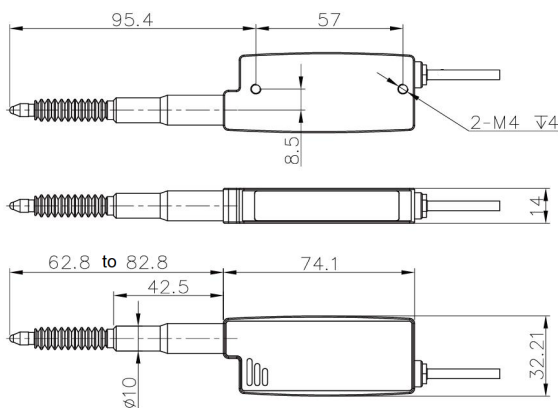

Assembled **LVDT** sensor

**Features**

- ◆ Zero wear and high precision.
- ◆ The sensing head pressure of less than 3N allows for wear-free detection on both metal and glass surfaces.
- ◆ The outer shape includes spring-loaded, pen-style, and mini spring-loaded types, offering a wide variety suitable for various applications.

**Part number**

Sensor Head	LVR-VM15R01
Controller	LVA-ESJBI4D1M

**Technical specifications**

Output	4-20mA current output, 3 switch output	Consumption current	≤50mA
Measuring range	0...15mm	Sampling rate	10Hz
Repeat accuracy	8μm (25°C)	Operating temperature	0°C...+50°C
Absolute accuracy	±0.2%F.S. (25°C)	Ambient temperature	-10°C...+60°C
Resolution	0.5μm	Ambient humidity	35...85%RH ((no frost)
Linear accuracy	±0.25%F.S. (25°C)	Protection degree	IP65 (sensing probe) / IP40 (amplifier)
Supply voltage	15...30V DC	Connection	11-core cable

**Dimensions**