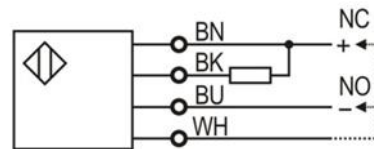

Wiring diagram

NPN NO/NC