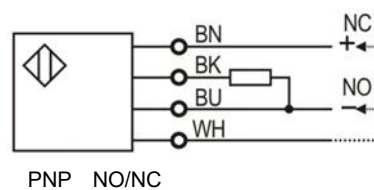

Wiring diagram