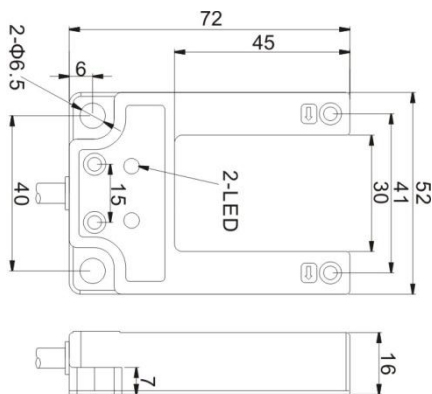

Dimensions