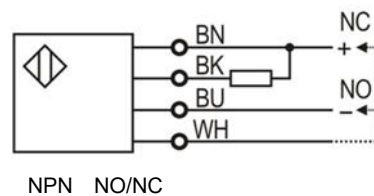

Wiring diagram