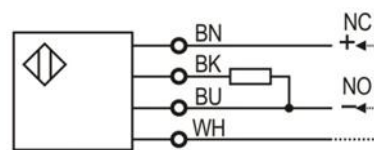

Plastic slot shape photoelectric sensors **PU30** series

Features

- Small size, fixed distance detection;
- Excellent anti-interference performance
- High detection accuracy

Part number

NPN NO/NC PU30-TDNB 3001

PNP NO/NC PU30-TDPB 3001

Technical specifications

Detection type	Through beam	Consumption current	≤15mA
Rated distance [Sn]	30mm (non-adjustable)	Circuit protection	Surge, reverse polarity and short-circuit
Standard target	>φ2mm opaque object	Response time	<1ms
Light source	Infrared LED (modulation)	Output indicator	Yellow LED
Dimensions	72 mm *52 mm *16mm	Ambient temperature	-15℃...+55℃
Output	NO/NC	Ambient humidity	35-85%RH (non-condensing)
Supply voltage	10...30 VDC	Voltage withstand	1000V/AC 50/60Hz 60s
Min target	.....	Insulation resistance	≥50MΩ(500VDC)
Hysteresis range [%/Sr]	.....	Vibration resistance	10...50Hz (1.5mm)
Repeat accuracy [R]	.....	Degree of protection	IP60
Load current	≤200mA	Housing material	Aluminum alloy
Residual voltage	≤2.5V	Connection type	2m PVC cable

Dimensions

Wiring diagram

PNP NO/NC