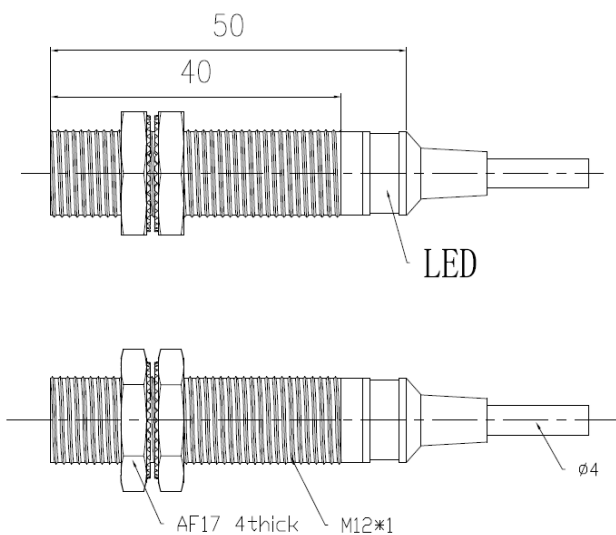

## Feature description

- The detection distance is determined by the magnetic strength of the target
- Long life and high reliability
- Yellow LED display can check the status of the sensor
- Economical and simple operation
- Protection class IP67 (IEC)

## Dimension