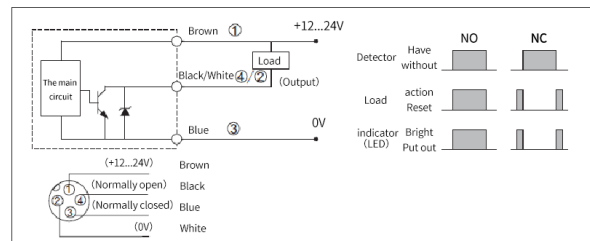

Wiring diagram

NPN