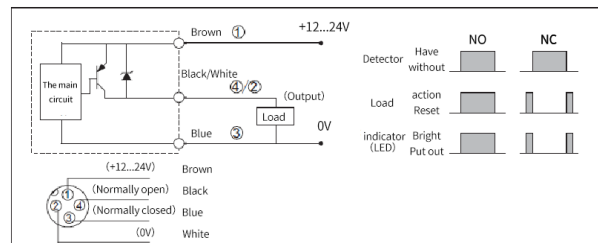

Hall sensor FN12 series

Feature description

- The detection distance is determined by the magnetic strength of the target
- Long life and high reliability
- Yellow LED display can check the status of the sensor
- Economical and simple operation
- Protection class IP67 (IEC)

Model specification

NPN NO	FN12DNO	PNP NO	FN12DPO
NPN NC	FN12DNC	PNP NC	FN12DPC

Specifications

Detection distance	12mm	Consumption current	≤15mA
Installation type	Flush	Ambient temperature	-25...70°C
Supply voltage	10...30 VDC	Environment humidity	35...95RH%
Switch point offset	≤±10%	Switching frequency	200Hz
Hysteresis range	3...20%	Withstand voltage	1000/AC 50/60Hz 60s
Repetitive error	≤3%	Insulation resistance	≥50MΩ (500VDC)
Load current	≤200mA	Vibration resistant	Complex amplitude 1.5mm 10...50Hz
Residual voltage	≤2.5VDC		(2 hours each in X, Y, and Z directions)
Circuit protection	surge protection, Short circuit protection, overload protection,	Protection degree	IP67
	reverse polarity protection	Dimension	M12*1*40
Indicator	Yellow LED	Housing material	Nickel copper alloy
		Connection type	2m PVC cable

Dimension

Wiring diagram

NPN

PNP