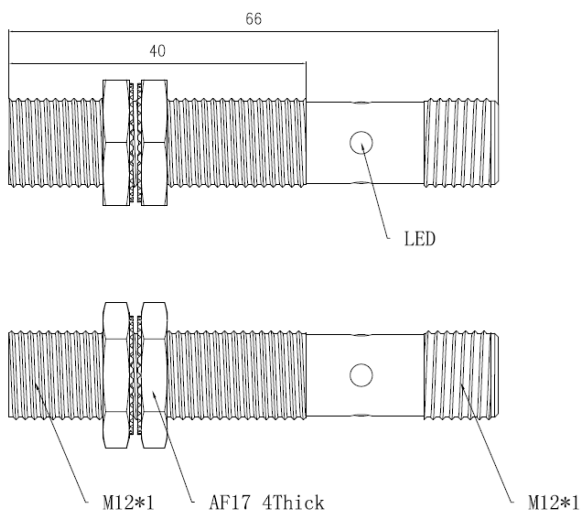

## Dimension

## Feature description

- The detection distance is determined by the magnetic strength of the target
- Long life and high reliability
- Yellow LED display can check the status of the sensor
- Economical and simple operation
- Protection class IP67 (IEC)