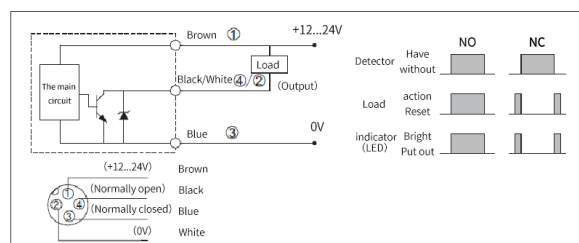

Wiring diagram

NPN