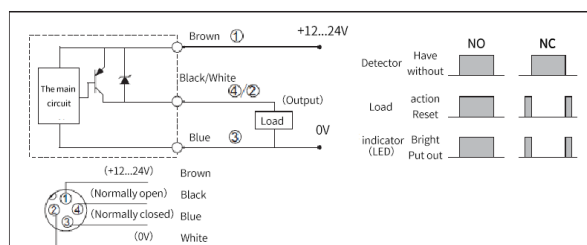

Hall sensor FN12 series

Feature description

- The detection distance is determined by the magnetic strength of the target
- Long life and high reliability
- Yellow LED display can check the status of the sensor
- Economical and simple operation
- Protection class IP67 (IEC)

Model specification

NPN NO	FN12DNO-E2	PNP NO	FN12DPO-E2
NPN NC	FN12DNC-E2	PNP NC	FN12DPC-E2

Specifications

Detection distance	12mm	Consumption current	≤15mA
Installation type	Flush	Ambient temperature	-25...70°C
Supply voltage	10...30 VDC	Environment humidity	35...95RH%
Switch point offset	≤±10%	Switching frequency	200Hz
Hysteresis range	3...20%	Withstand voltage	1000V/AC 50/60Hz 60s
Repetitive error	≤3%	Insulation resistance	≥50MΩ (500VDC)
Load current	≤200mA	Vibration resistant	Complex amplitude 1.5mm 10...50Hz (2 hours each in X, Y, and Z directions)
Residual voltage	≤2.5VDC	Protection degree	IP67
Circuit protection	surge protection, Short circuit protection, overload protection, reverse polarity protection	Dimension	M12*1*40
Indicator	Yellow LED	Housing material	Nickel copper alloy
		Connection type	M12 Connector

Dimension

Wiring diagram

NPN

PNP