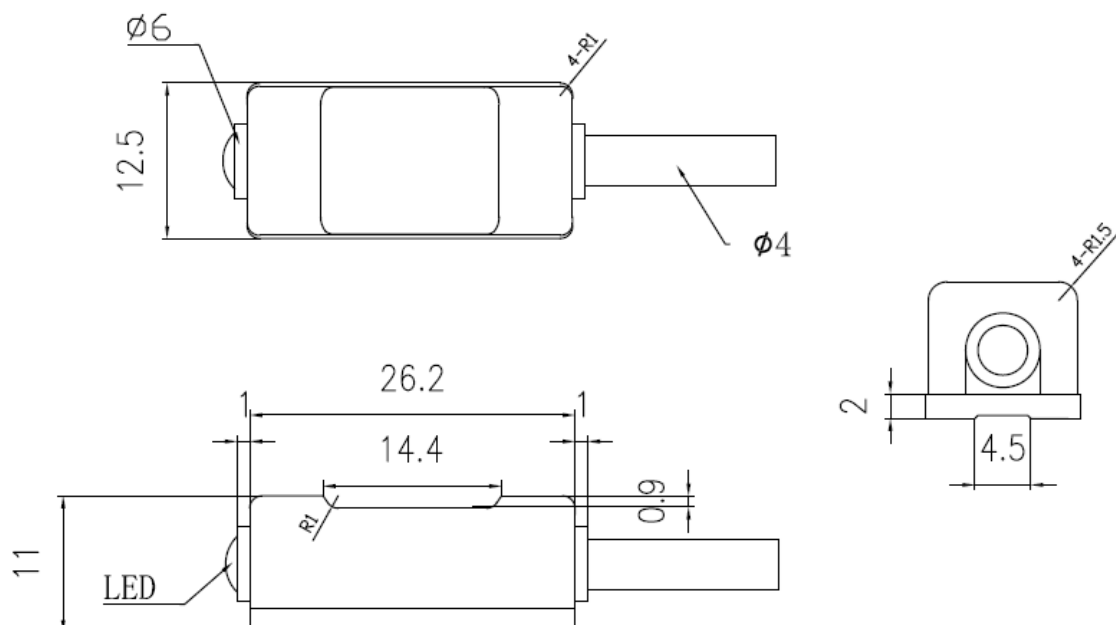

Reed sensor FT51 series

Model specification

- Long life and high reliability
- Yellow LED display can check the status of the sensor
- Widely used in the field of piston position detection and door position detection of cylinders

Model specification

NPN NO	FT51DNO	PNP NO	FT51DPO

Specifications

Supply voltage	10...30 VDC	Withstand voltage	1000V/AC 50/60Hz 60s
Load current	≤200mA	Insulation resistance	≥50MΩ (500VDC)
Residual voltage	≤2.5VDC	Vibration resistant	Complex amplitude 1.5mm 10...50Hz (2 hours each in X, Y, and Z directions)
Circuit protection	reverse polarity protection		
Indicator	Yellow LED	Protection degree	IP67
Ambient temperature	-10...70°C	Dimension	11*12*28.2mm
Environment humidity	35...95%RH	Housing material	Fe+PBT
Switching frequency	200Hz	Connection type	2m PVC cable

Dimension