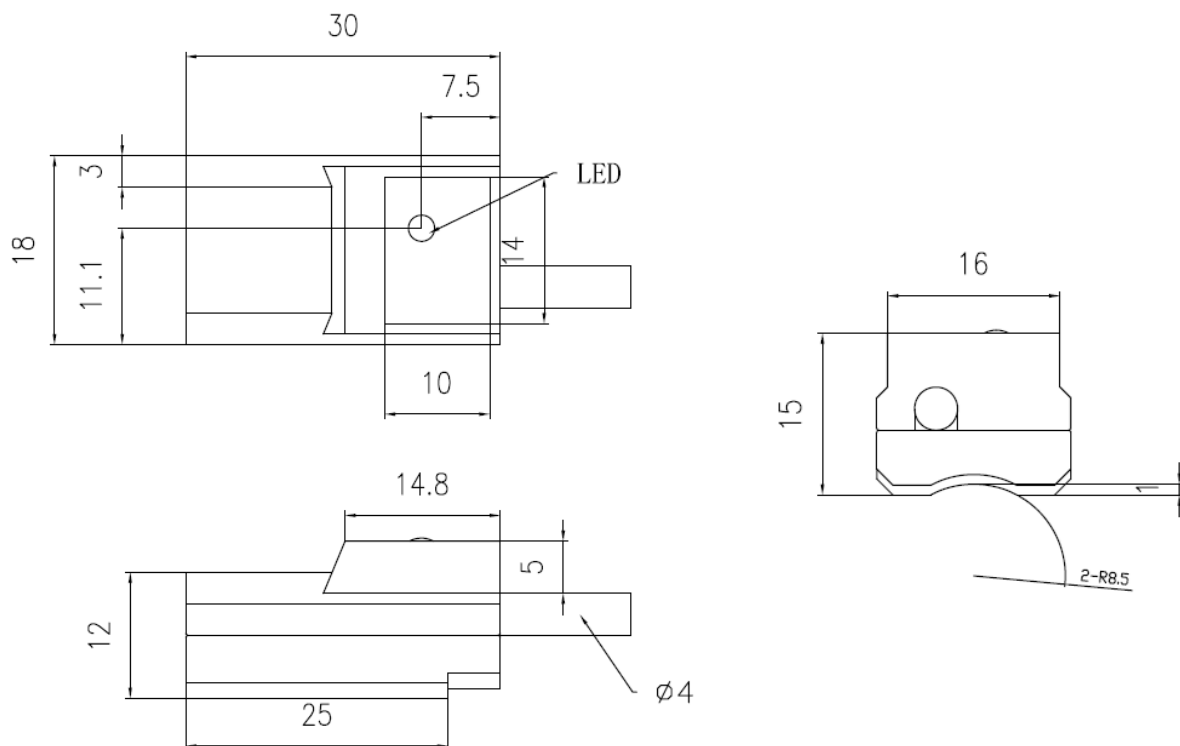

Reed sensor FT25 series

Model specification

- Long life and high reliability
- Yellow LED display can check the status of the sensor
- Widely used in the field of piston position detection and door position detection of cylinders

Model specification

NPN NO	FT25DNO	PNP NO	FT25DPO

Specifications

Supply voltage	10...30 VDC	Withstand voltage	1000V/AC 50/60Hz 60s
Load current	≤200mA	Insulation resistance	≥50MΩ (500VDC)
Residual voltage	≤2.5VDC	Vibration resistant	Complex amplitude 1.5mm 10...50Hz (2 hours each in X, Y, and Z directions)
Circuit protection	reverse polarity protection		
Indicator	Yellow LED	Protection degree	IP67
Ambient temperature	-10...70°C	Dimension	14.5*18.1*30mm
Environment humidity	35...95%RH	Housing material	PBT
Switching frequency	200Hz	Connection type	2m PVC cable

Dimension