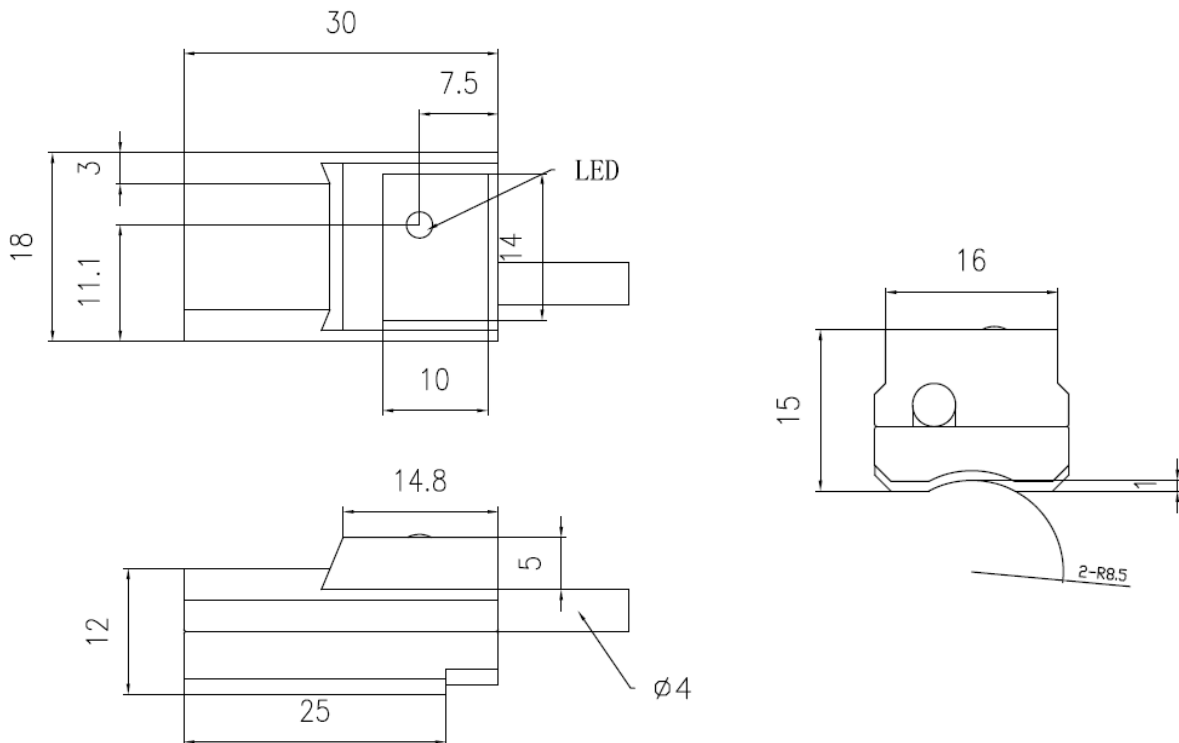

Reed sensor FT25 series

Model specification

- Long life and high reliability
- Yellow LED display can check the status of the sensor
- Widely used in the field of piston position detection and door position detection of cylinders

Model specification

NO	FT25DLO	NO+NC	FT25DLR

Specifications

Supply voltage	10...30 VDC	Withstand voltage	1000V/AC 50/60Hz 60s
Contact capacity	1W	Insulation resistance	≥50MΩ (500VDC)
Load current	≤50mA	Vibration resistant	Complex amplitude 1.5mm 10...50Hz (2 hours each in X, Y, and Z directions)
Residual voltage	≤2.5VDC	Protection degree	IP67
Indicator	Yellow LED	Dimension	14.5*18.1*30mm
Ambient temperature	-10...70°C	Housing material	PBT
Environment humidity	35...95%RH	Connection type	2m PVC cable
Switching frequency	200Hz		

Dimension