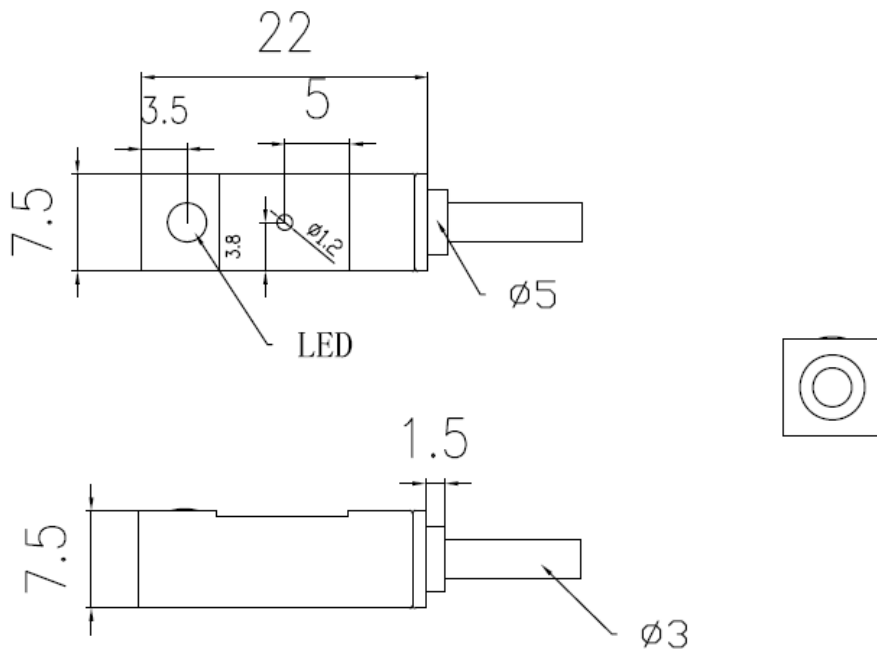

Reed sensor FT15 series

Model specification

- Long life and high reliability
- Yellow LED display can check the status of the sensor
- Widely used in the field of piston position detection and door position detection of cylinders

Model specification

NO	FT15DLO	NO+NC	FT15DLR

Specifications

Supply voltage	10...30 VDC	Insulation resistance	≥50MΩ (500VDC)
Contact capacity	1W	Vibration resistant	Complex amplitude 1.5mm 10...50Hz (2 hours each in X, Y, and Z directions)
Load current	≤50mA	Protection degree	IP67
Ambient temperature	-10...70°C	Dimension	7.5*7.5*22mm
Environment humidity	35...95%RH	Housing material	PBT
Switching frequency	200Hz	Connection type	2m PVC cable
Withstand voltage	1000V/AC 50/60Hz 60s		

Dimension