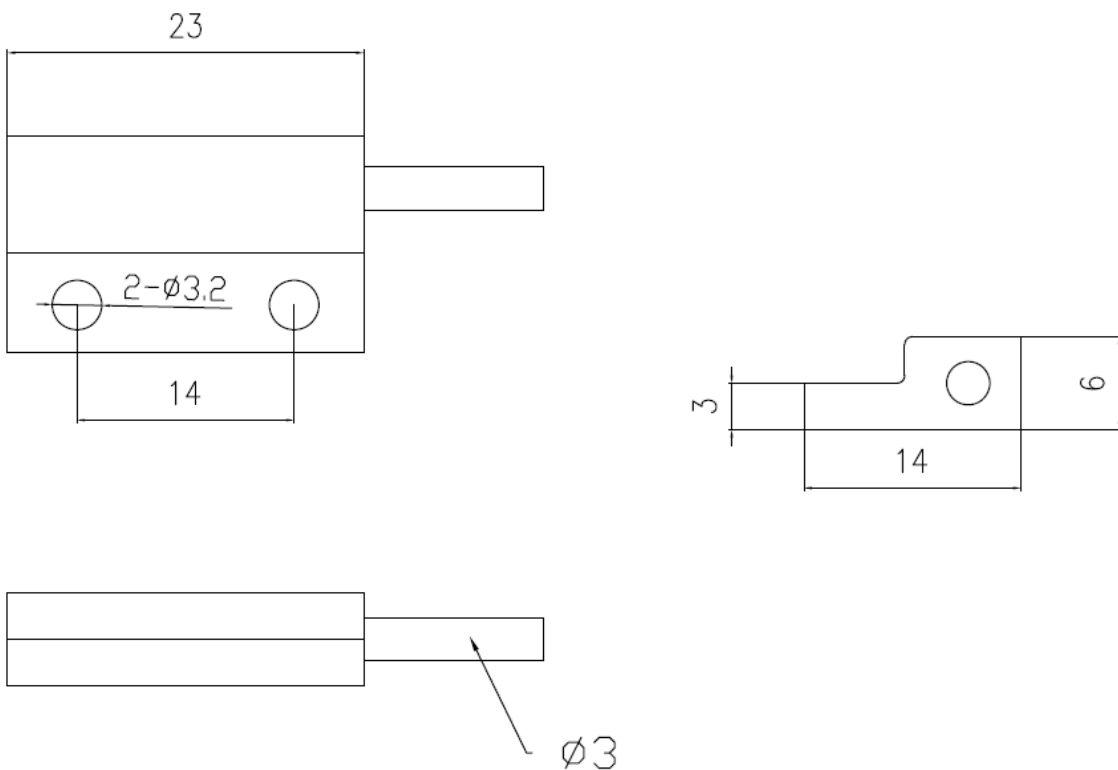

Reed sensor FT11 series

Model specification

- Long life and high reliability
- Yellow LED display can check the status of the sensor
- Widely used in the field of piston position detection and door position detection of cylinders

Model specification

NO	FT11DLO	NO+NC	FT11DLR

Specifications

Supply voltage	10...30 VDC	Insulation resistance	≥50MΩ (500VDC)
Contact capacity	1W	Vibration resistant	Complex amplitude 1.5mm 10...50Hz (2 hours each in X, Y, and Z directions)
Load current	≤50mA	Protection degree	IP67
Ambient temperature	-10...70°C	Dimension	4.5*6.2*26.8mm
Environment humidity	35...95%RH	Housing material	PBT
Switching frequency	200Hz	Connection type	2m PVC cable
Withstand voltage	1000V/AC 50/60Hz 60s		

Dimension