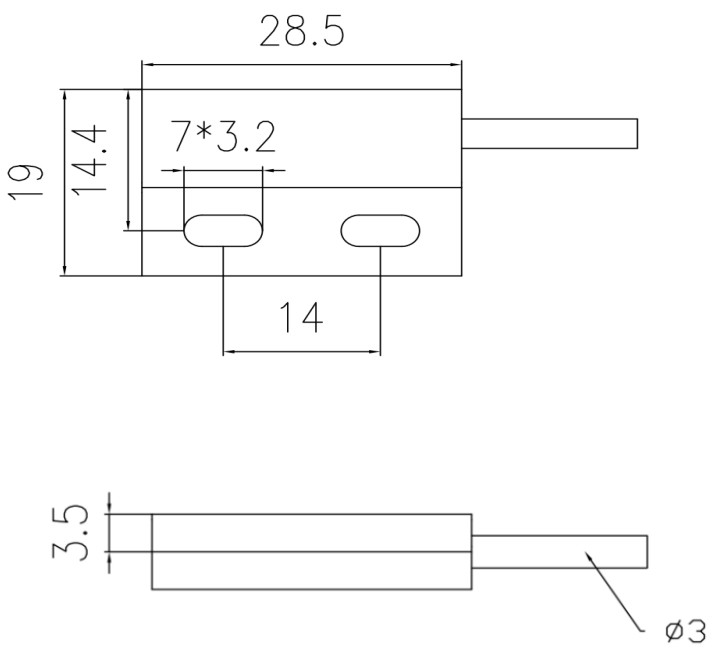

Reed sensor FT13 series

Model specification

- Long life and high reliability
- Yellow LED display can check the status of the sensor
- Widely used in the field of piston position detection and door position detection of cylinders

Model specification

NO	FT13DLO	NO+NC	FT13DLR

Specifications

Supply voltage	10...30 VDC	Insulation resistance	≥50MΩ (500VDC)
Contact capacity	1W	Vibration resistant	Complex amplitude 1.5mm 10...50Hz (2 hours each in X, Y, and Z directions)
Load current	≤50mA	Protection degree	IP67
Ambient temperature	-10...70°C	Dimension	6.5*19*28.5mm
Environment humidity	35...95%RH	Housing material	PBT
Switching frequency	200Hz	Connection type	2m PVC cable
Withstand voltage	1000V/AC 50/60Hz 60s		

Dimension