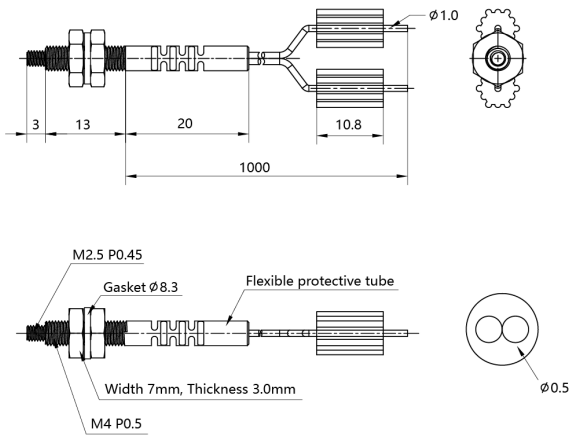

Dimensions: PFRD-410