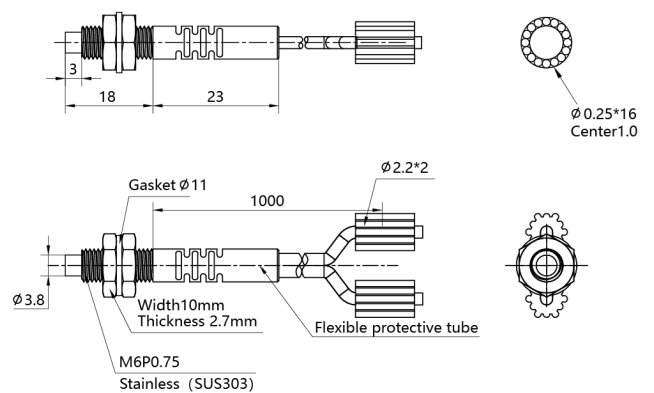

Dimensions:PFRC-610