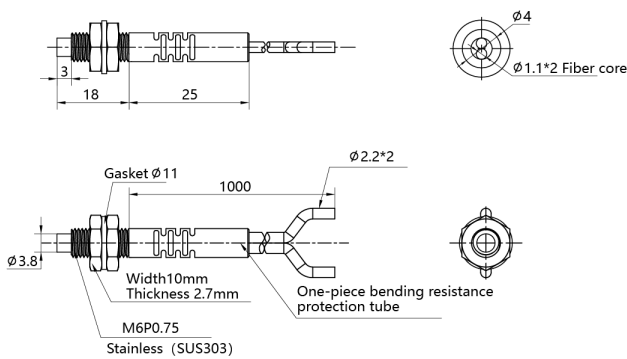

Dimensions:PFR-610